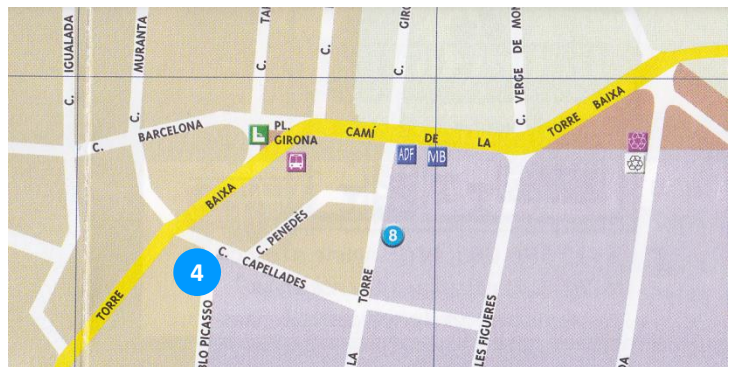

La Torre de Claramunt: Senyalització Informativa

Conjunt 4:

Mòduls

6

1400x175mm

Suports

1

4,00 m