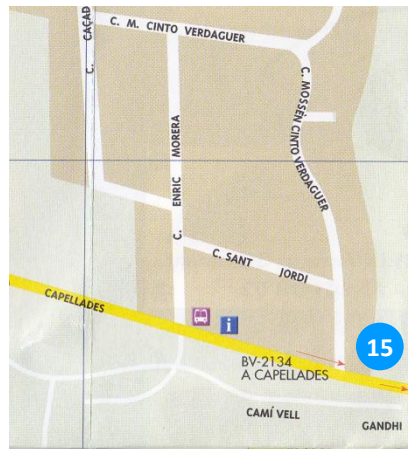

La Torre de Claramunt: Senyalització Informativa

Conjunt 3:

The signpost consists of a vertical white post with a blue header and five white directional panels. The header features the coat of arms of La Torre de Claramunt and the text 'La Torre de Claramunt'. The panels provide directions to various local landmarks.

7

1400x175mm

Suports

1

4,50 m

La Torre de Claramunt: Senyalització Informativa

Conjunt 15:

The sign consists of six horizontal modules stacked vertically on a white post. The top module is blue with a yellow shield icon and the text 'La Torre de Claramunt'. The second module is white with an upward arrow, the text 'Nucli Urbà', and icons for a target, a person, and a plus sign. The third module is white with the text 'Area Esportiva Vinçó', a soccer ball icon, an Olympic rings icon, and a rightward arrow. The fourth module is white with the text 'Deixelleria' and a rightward arrow. The fifth module is white with the text 'Igualada – Vilafranca P.', a red box containing 'C-15', and a rightward arrow. The sixth module is white with the text 'Pol. Ind. Plà de les Sitges', a factory icon, and a rightward arrow.