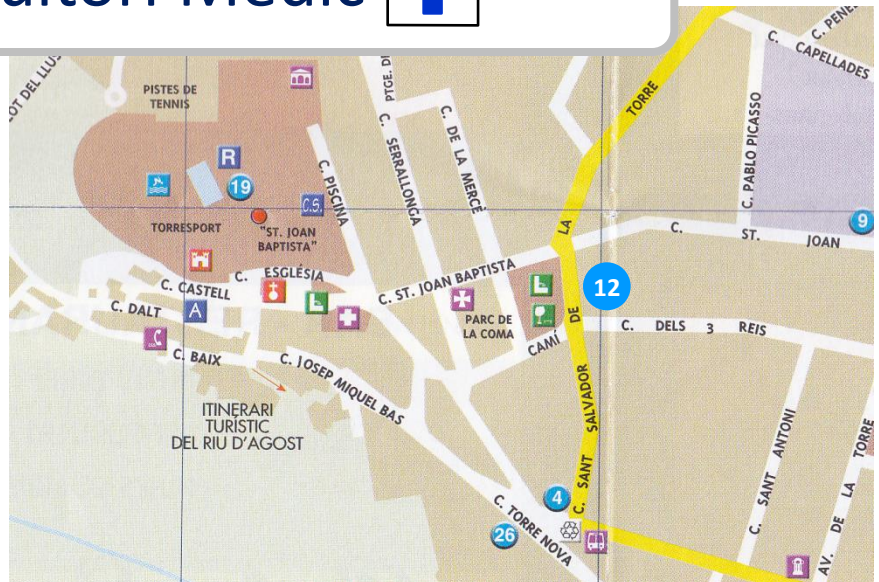

1400x175mm

Suports

1

3,50 m

La Torre de Claramunt: Senyalització Informativa

Conjunt 12:

The signpost consists of seven horizontal rectangular panels stacked vertically. The top panel is blue with a white border and contains the coat of arms of La Torre de Claramunt on the left and the text 'La Torre de Claramunt' in white. The subsequent six panels are white with blue borders and contain directional arrows pointing left, followed by text and icons: 'Igualada – Vilafranca P.' with a red 'C-15' box; 'Ajuntament' with an information 'i' icon; 'Església S. Joan Baptista'; 'Recinte Torresport' with a blue 'P' parking icon; 'Farmacia' with a green cross icon; and 'CAP Consultori Mèdic' with a blue cross icon.