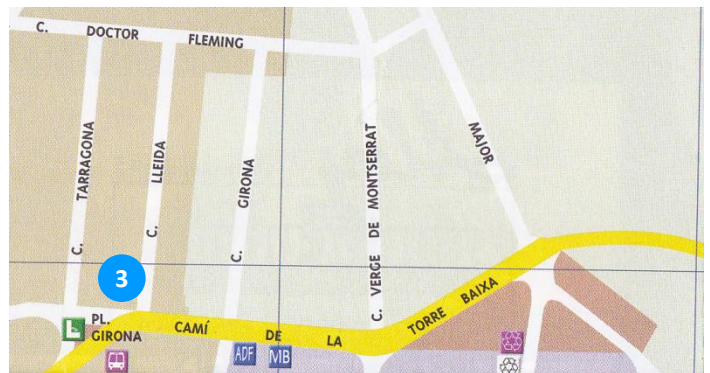

La Torre de Claramunt: Senyalització Informativa

Conjunt 3:

The signpost consists of a vertical white post with a blue header and five white directional panels. The header features the coat of arms of La Torre de Claramunt and the text 'La Torre de Claramunt'. The panels provide directions to various local landmarks.

- **La Torre de Claramunt** (Header)
- **Nucli Urbà** (Left arrow) with icons for location, information, and zoom in.
- **Parc Mil·leni** (Up arrow)
- **Escola La Torre** (Up arrow)
- **Cementiri** (Up arrow) with a cemetery icon.
- **Llar d'Infants de la Turra** (Up arrow)

Mòduls

6

1400x175mm

Suports

1

4,00 m