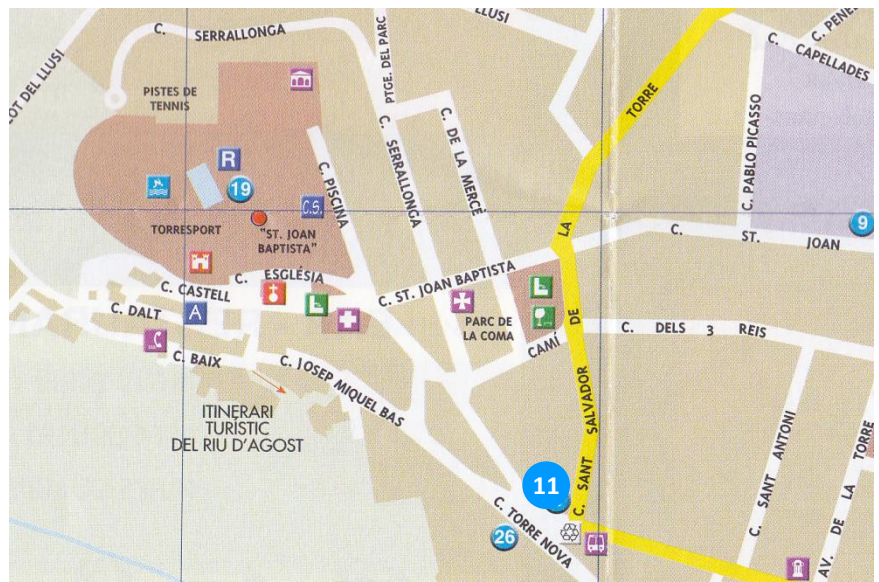

La Torre de Claramunt: Senyalització Informativa

Conjunt 11:

Mòduls

3

1400x175mm

Suports

1

3,50 m