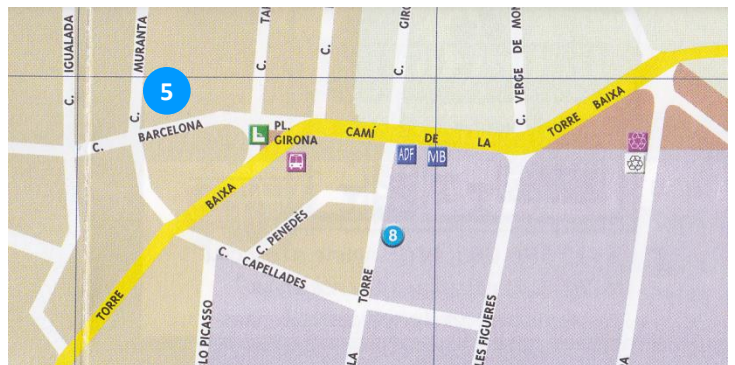

La Torre de Claramunt: Senyalització Informativa

Conjunt 5:

Mòduls

6	1400x175mm

Suports

1	4,00 m