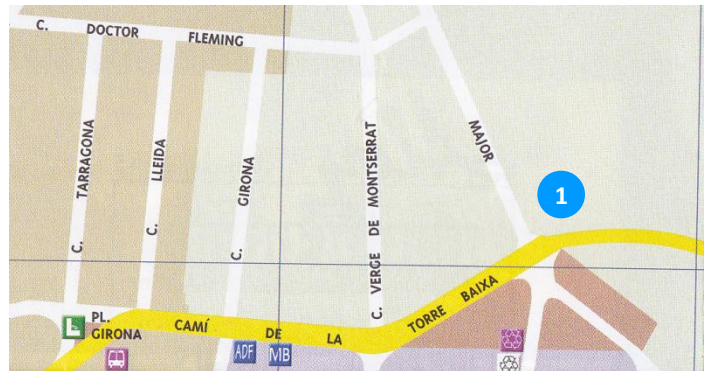

La Torre de Claramunt: Senyalització Informativa

Conjunt 1:

Mòduls

5

1400x175mm

Suports

1

4,00 m