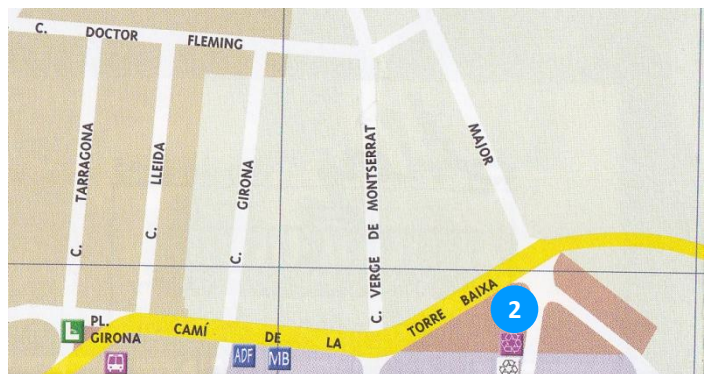

La Torre de Claramunt: Senyalització Informativa

Conjunt 2: (alternatiu)

Mòduls

5	1400x175mm
1	1400x350mm

Suports

1	4,50 m