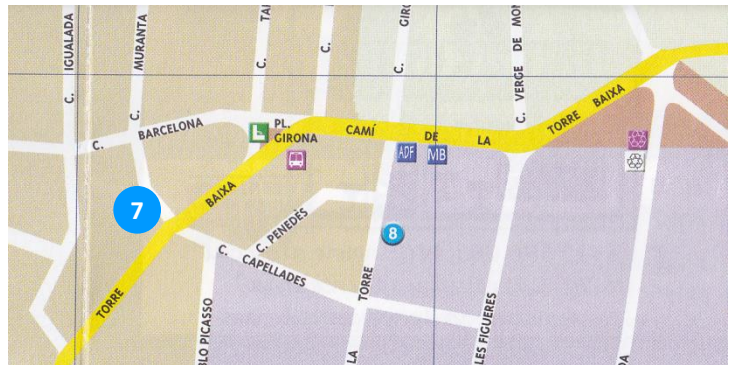

La Torre de Claramunt: Senyalització Informativa

Conjunt 7:

Mòduls

4

1400x175mm

Suports

1

3,50 m