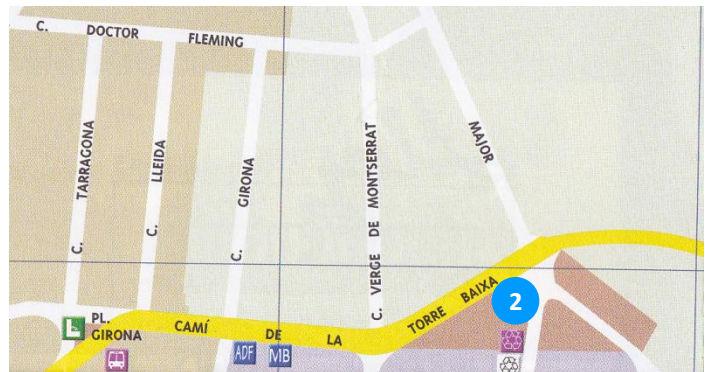

La Torre de Claramunt: Senyalització Informativa

Conjunt 2:

Mòduls

5

1400x175mm

Suports

1

4,00 m